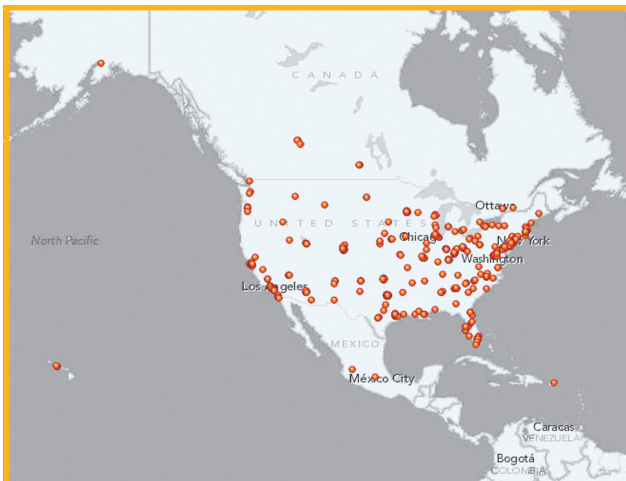

GET ON THE GRID!

Covering the US, Canada, Puerto Rico, and Mexico

Complete your National Deployment Program Qualifications Profile today!

For more information, contact Jennifer Phillips, NDP Manager
JPhillips@PSAsecurity.com | 303-450-3478